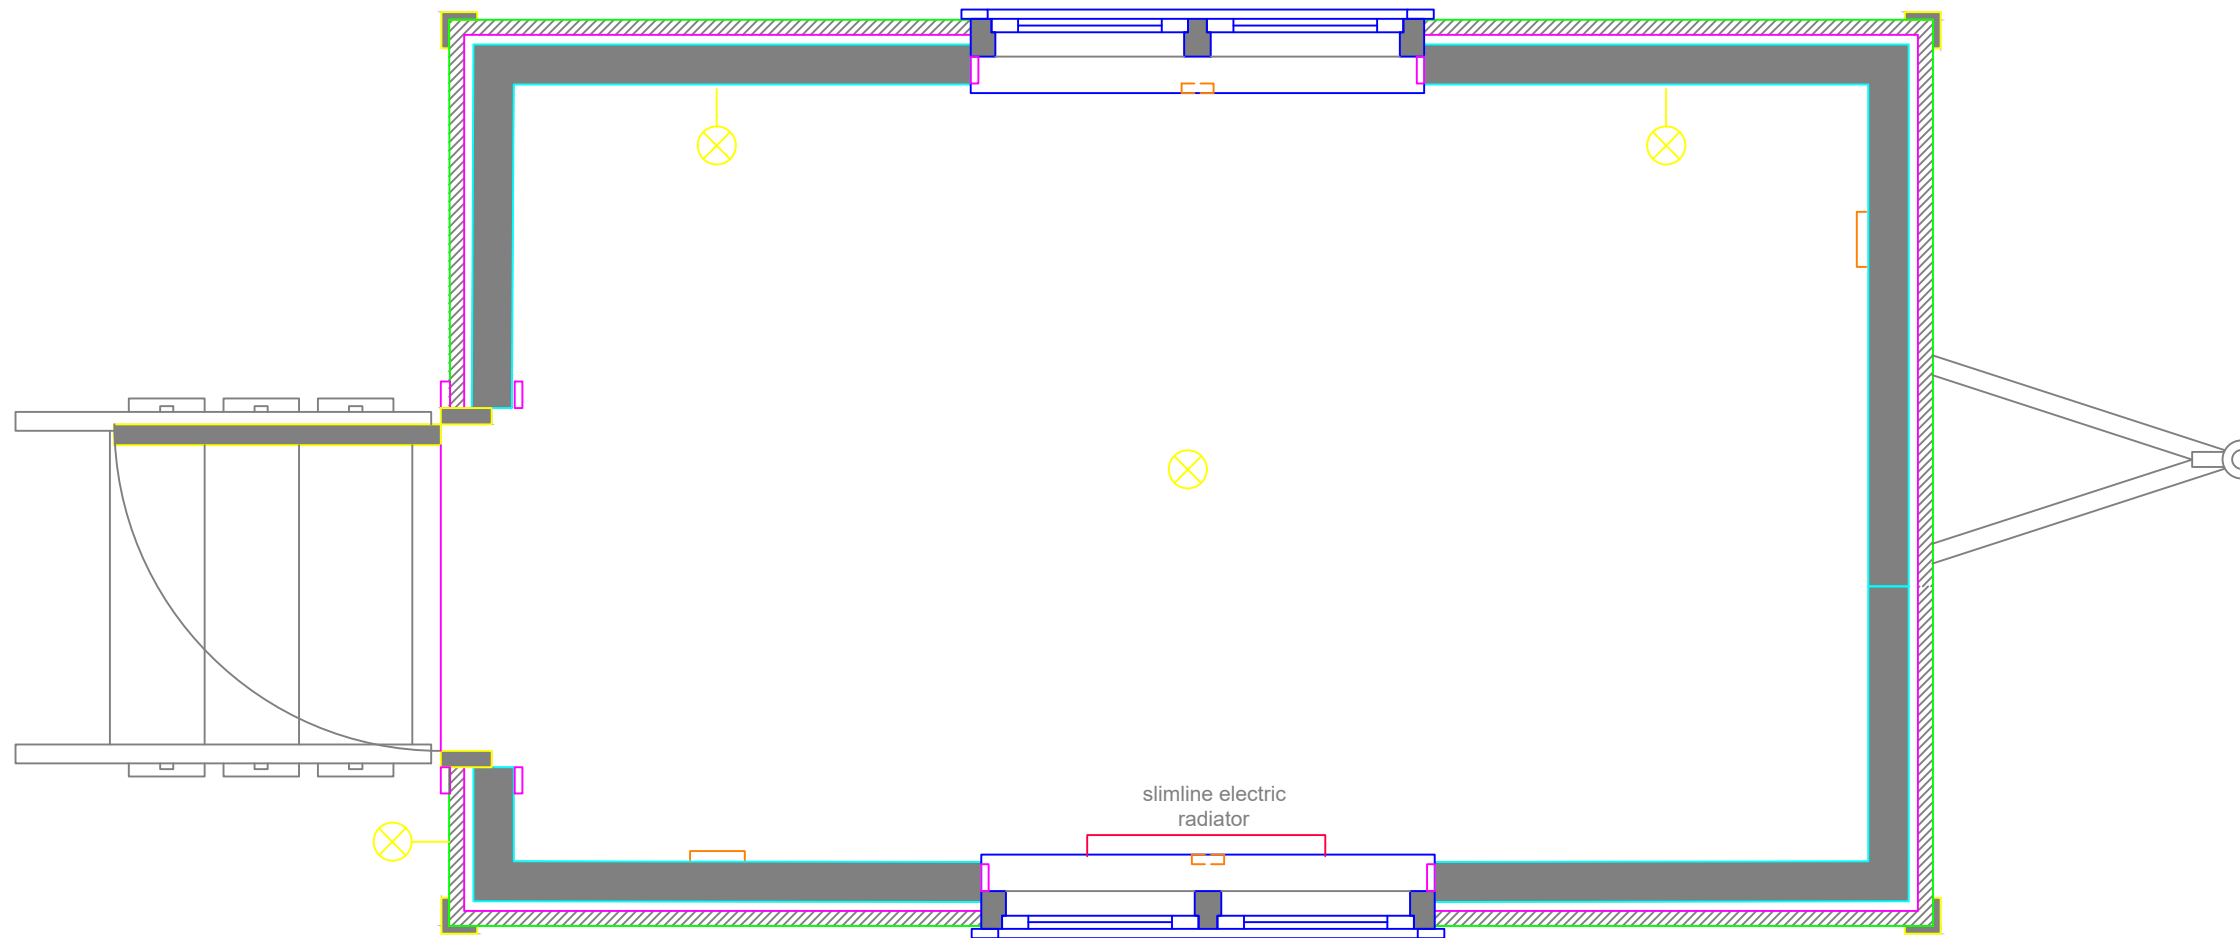

Name: TBC

Windows and Door - TBC

Walls - TBC

Ceiling - TBC

Key

- Slimline Electric Radiator 
- Double USB Sockets 
- 32 Amp Supply 
- Ceiling Light 
- Wall Light 

Specification

- Light fittings - Pooky
- Switches - Corston
- External -Wriggly Tin
- Black galvanised rolled steel roof
- Blinds fabric - TBC

Client name & address	Drawing title	Revision	Issue date	Legend	Contact
Client name Address line 1 Address line 2	12ft Garden Hut Office, writing, playroom, studio Plan	-	dd/mm/yy	1:20 @A3  	0117 986 9685 Unit 1B, Pixash Lane, Saltford, Bristol, BS31 1TP info@greendownshepherdhuts.co.uk