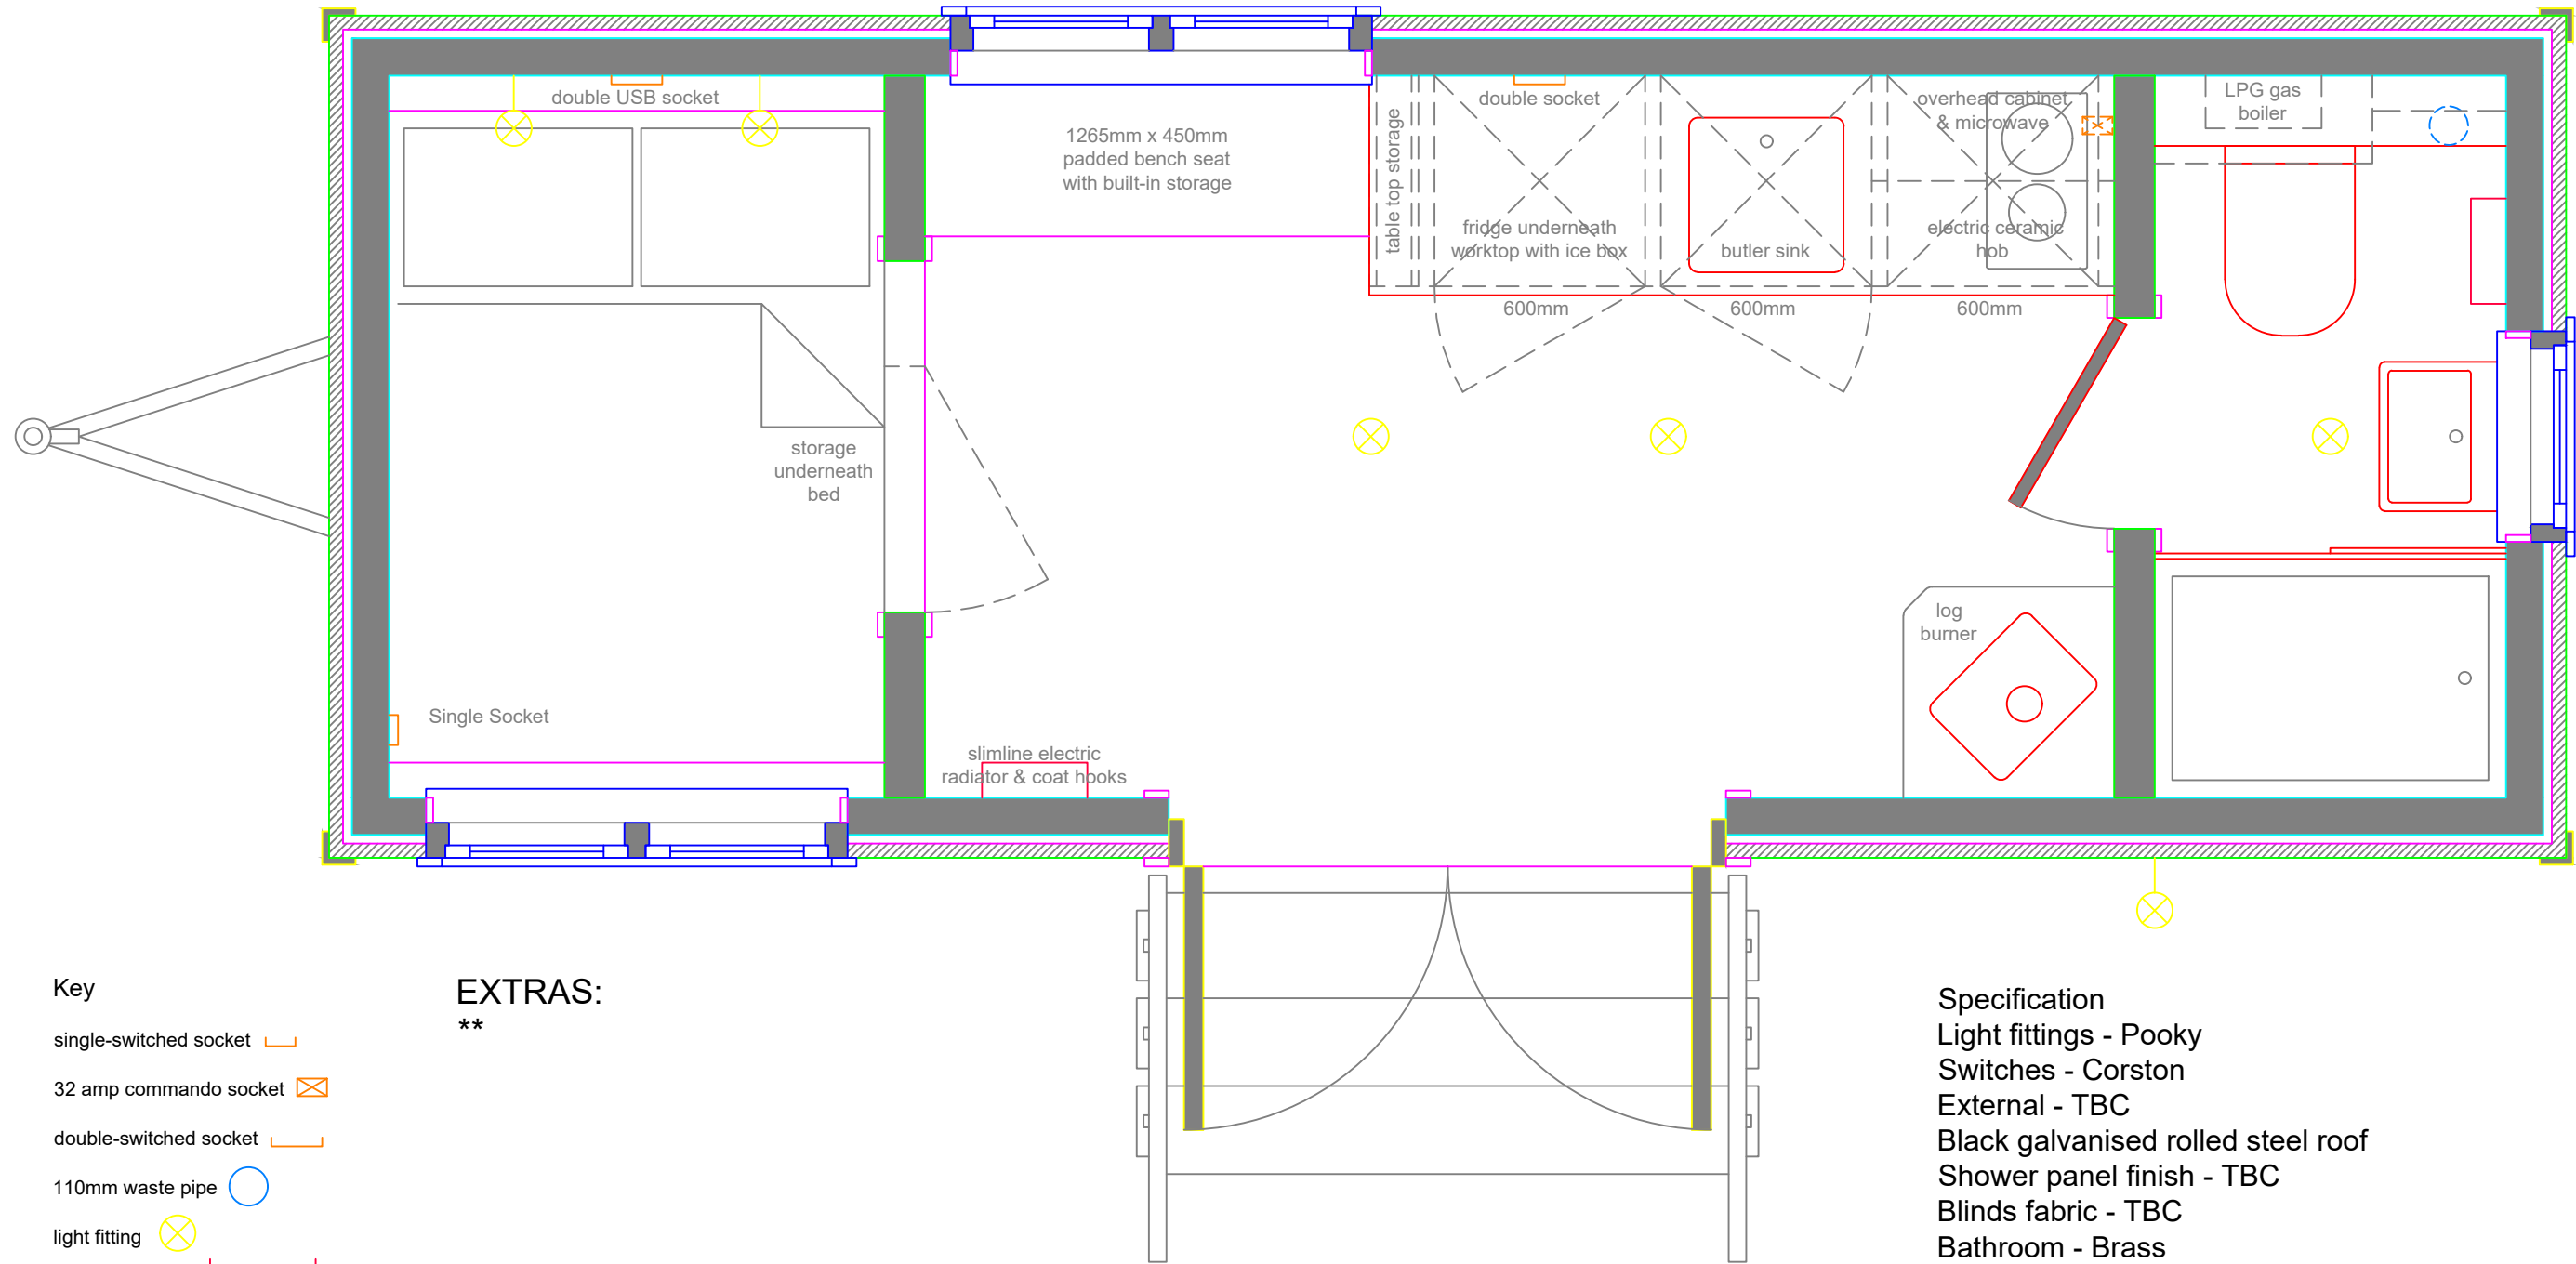

Name: TBC

Windows and Door - TBC

Kitchen - TBC

Bathroom - Brass

Walls - TBC

Ceiling - TBC

Key

- single-switched socket 
- 32 amp commando socket 
- double-switched socket 
- 110mm waste pipe 
- light fitting 
- heated towel rail 
- wall light fitting 

EXTRAS:

**

Specification

- Light fittings - Pooky
- Switches - Corston
- External - TBC
- Black galvanised rolled steel roof
- Shower panel finish - TBC
- Blinds fabric - TBC
- Bathroom - Brass
- Bedroom curtain - TBC
- Worktop - Oak
- Oak headboard