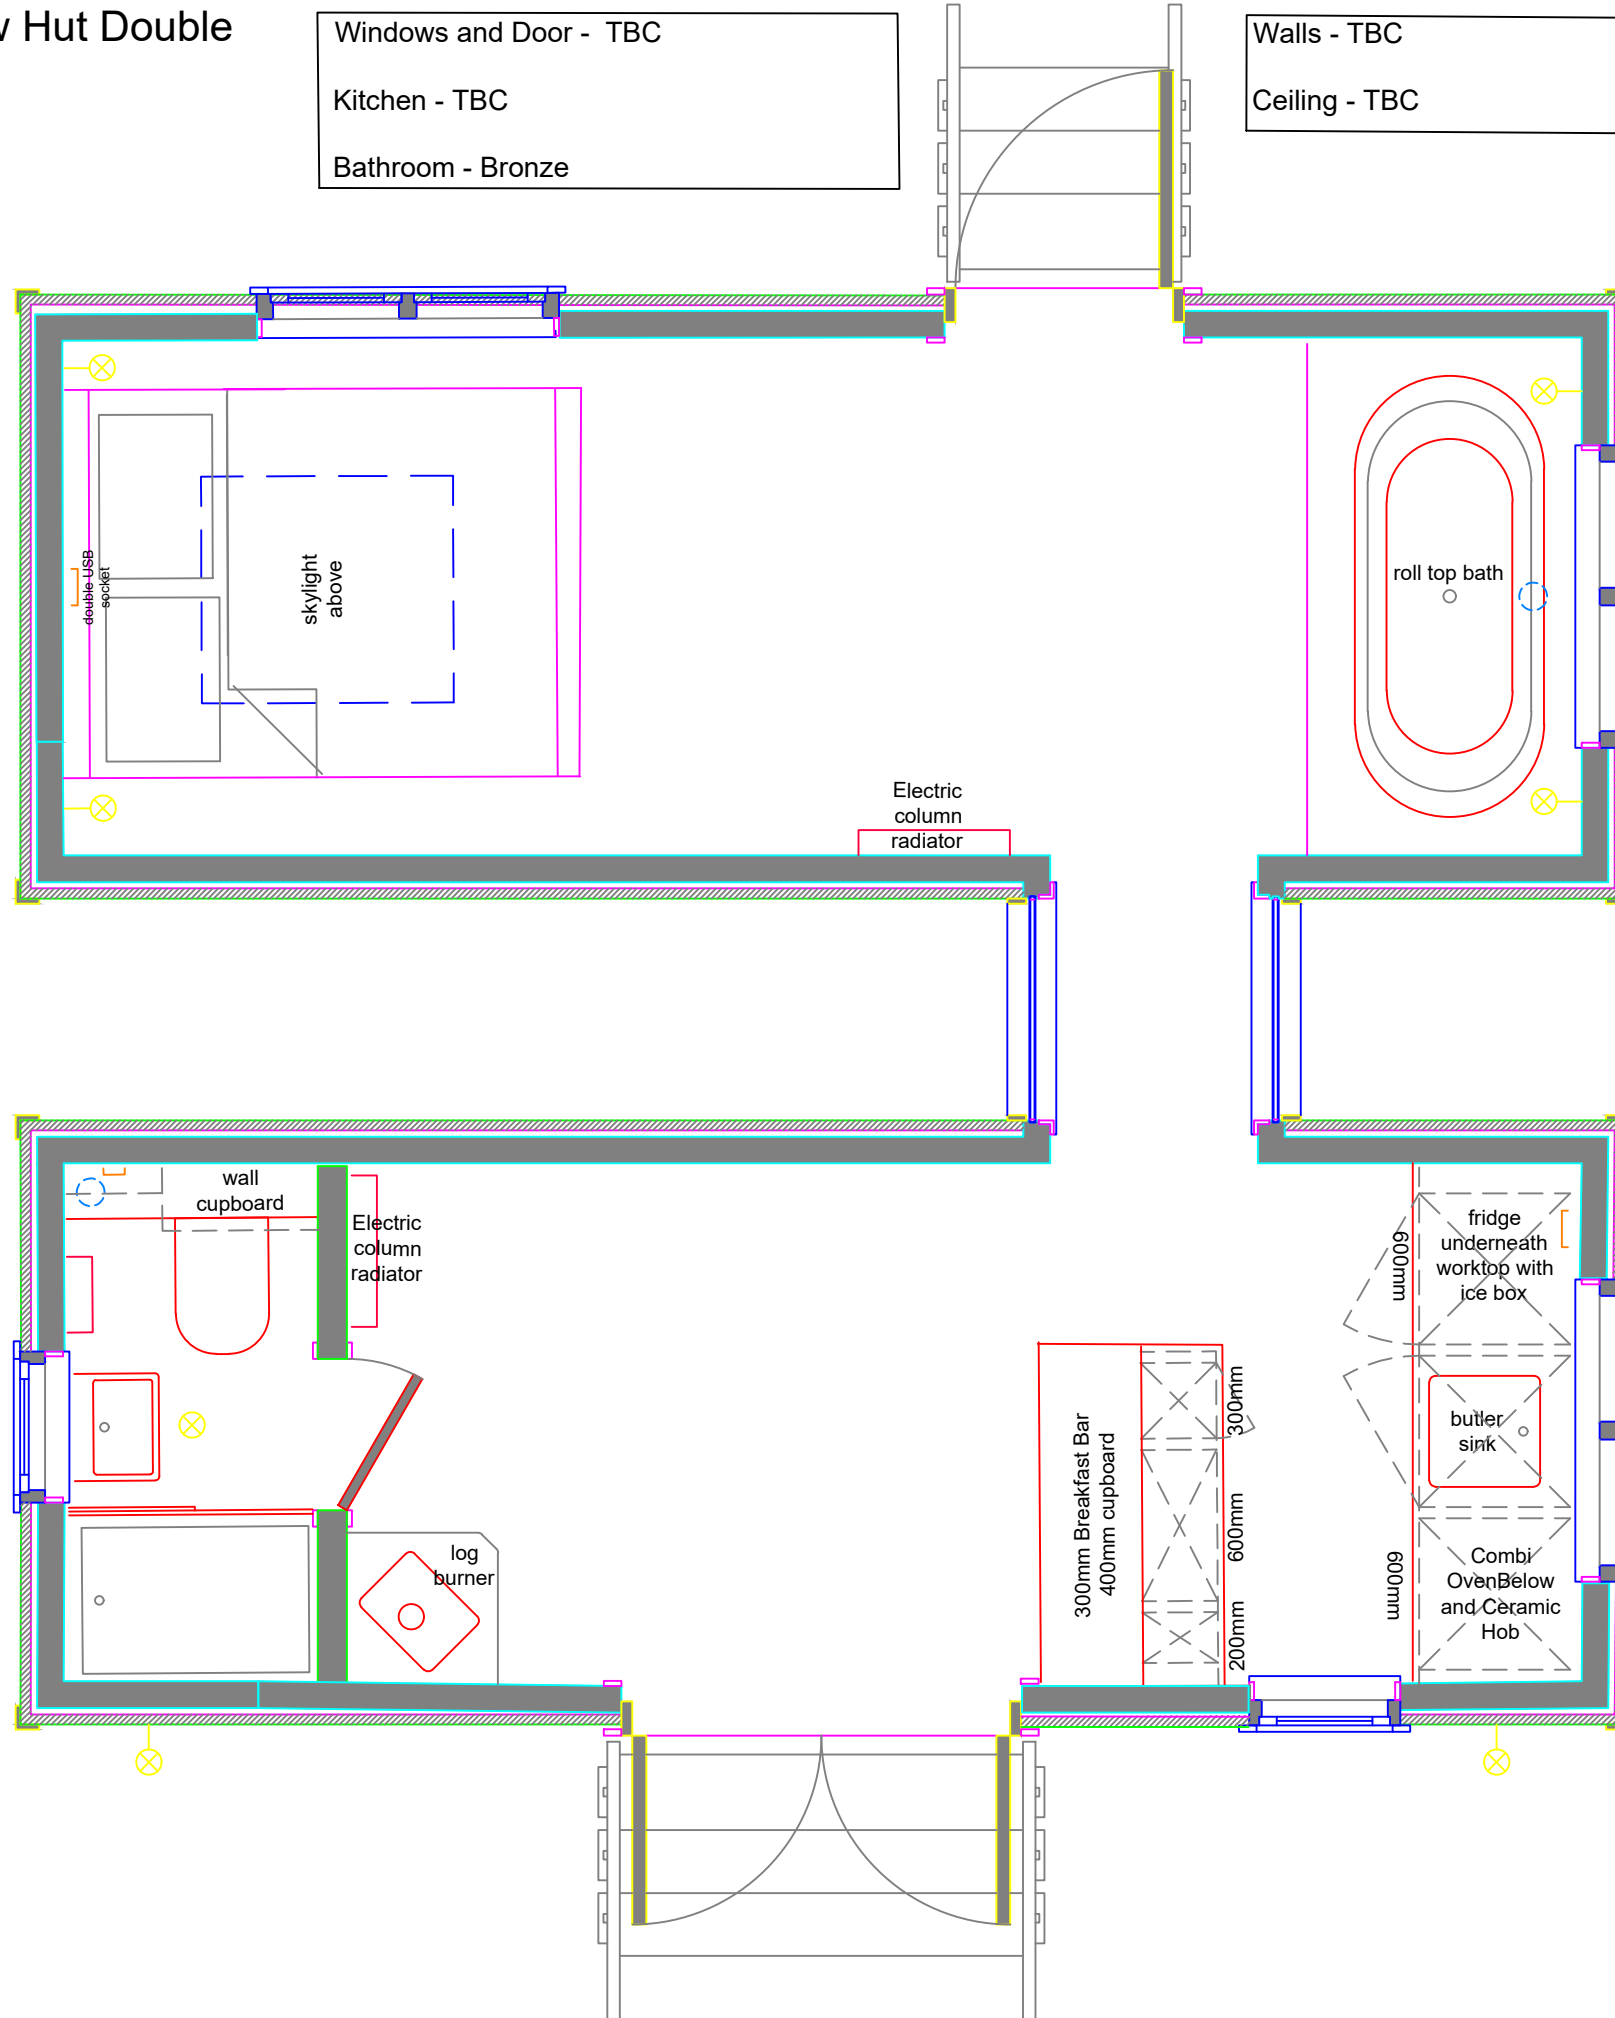

# Name: Greendown Show Hut Double

Windows and Door - TBC  
 Kitchen - TBC  
 Bathroom - Bronze

Walls - TBC  
 Ceiling - TBC

- Key**
-  single-switched socket
  -  double-switched socket
  -  light fitting
  -  wall light fitting
  -  32 amp commando socket
  -  110mm waste pipe
  -  heated towel rail

**EXTRAS:**

- Specification**
- Light fittings - Pooky
  - Switches - Corston
  - External - TBC
  - Black Galvanised rolled steel roof
  - Shower panel finish - TBC
  - Blinds fabric - TBC
  - Bathroom - TBC
  - Bedroom curtain - N/A
  - Worktop - Granite
  - Oak headboard
  - Roof light - TBC

**Drawing notes**

Site visit must be carried out before works begin to ensure access for delivery

Site visit must be carried out prior to delivery to ensure ground work has been completed

**Client name & address**