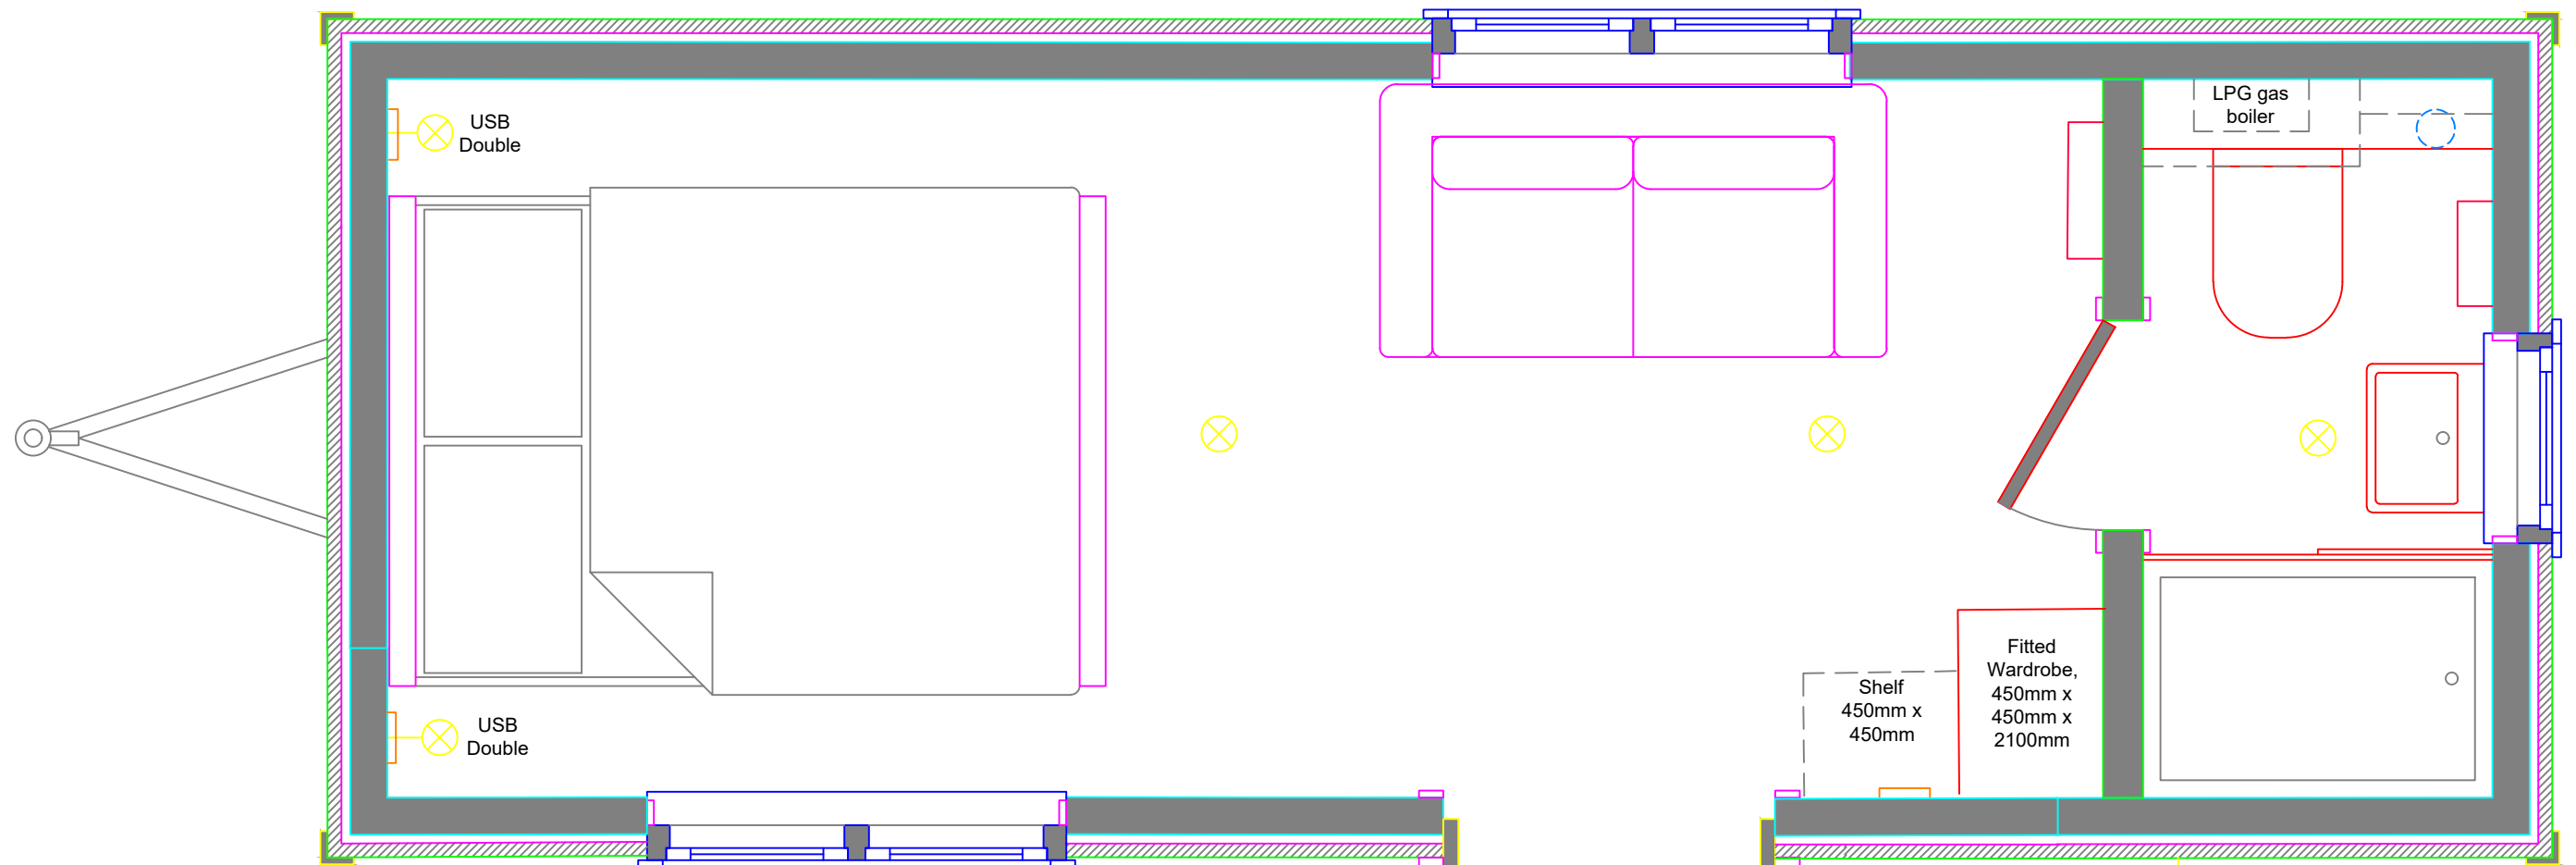

Name:

Windows and Door -

Kitchen - N/A

Bathroom - Brass

Walls -

Ceiling -

Key

- single-switched socket
- 32 amp commando socket
- double-switched socket
- 110mm waste pipe
- light fitting
- heated towel rail
- wall light fitting

EXTRAS:

**

Specification

- Light fittings - Pooky
- Switches - Corston
- External - Wriggly Tin
- Black galvanised rolled steel roof
- Shower panel finish - TBC
- Blinds fabric - TBC
- Bathroom - TBC
- Worktop - N/A